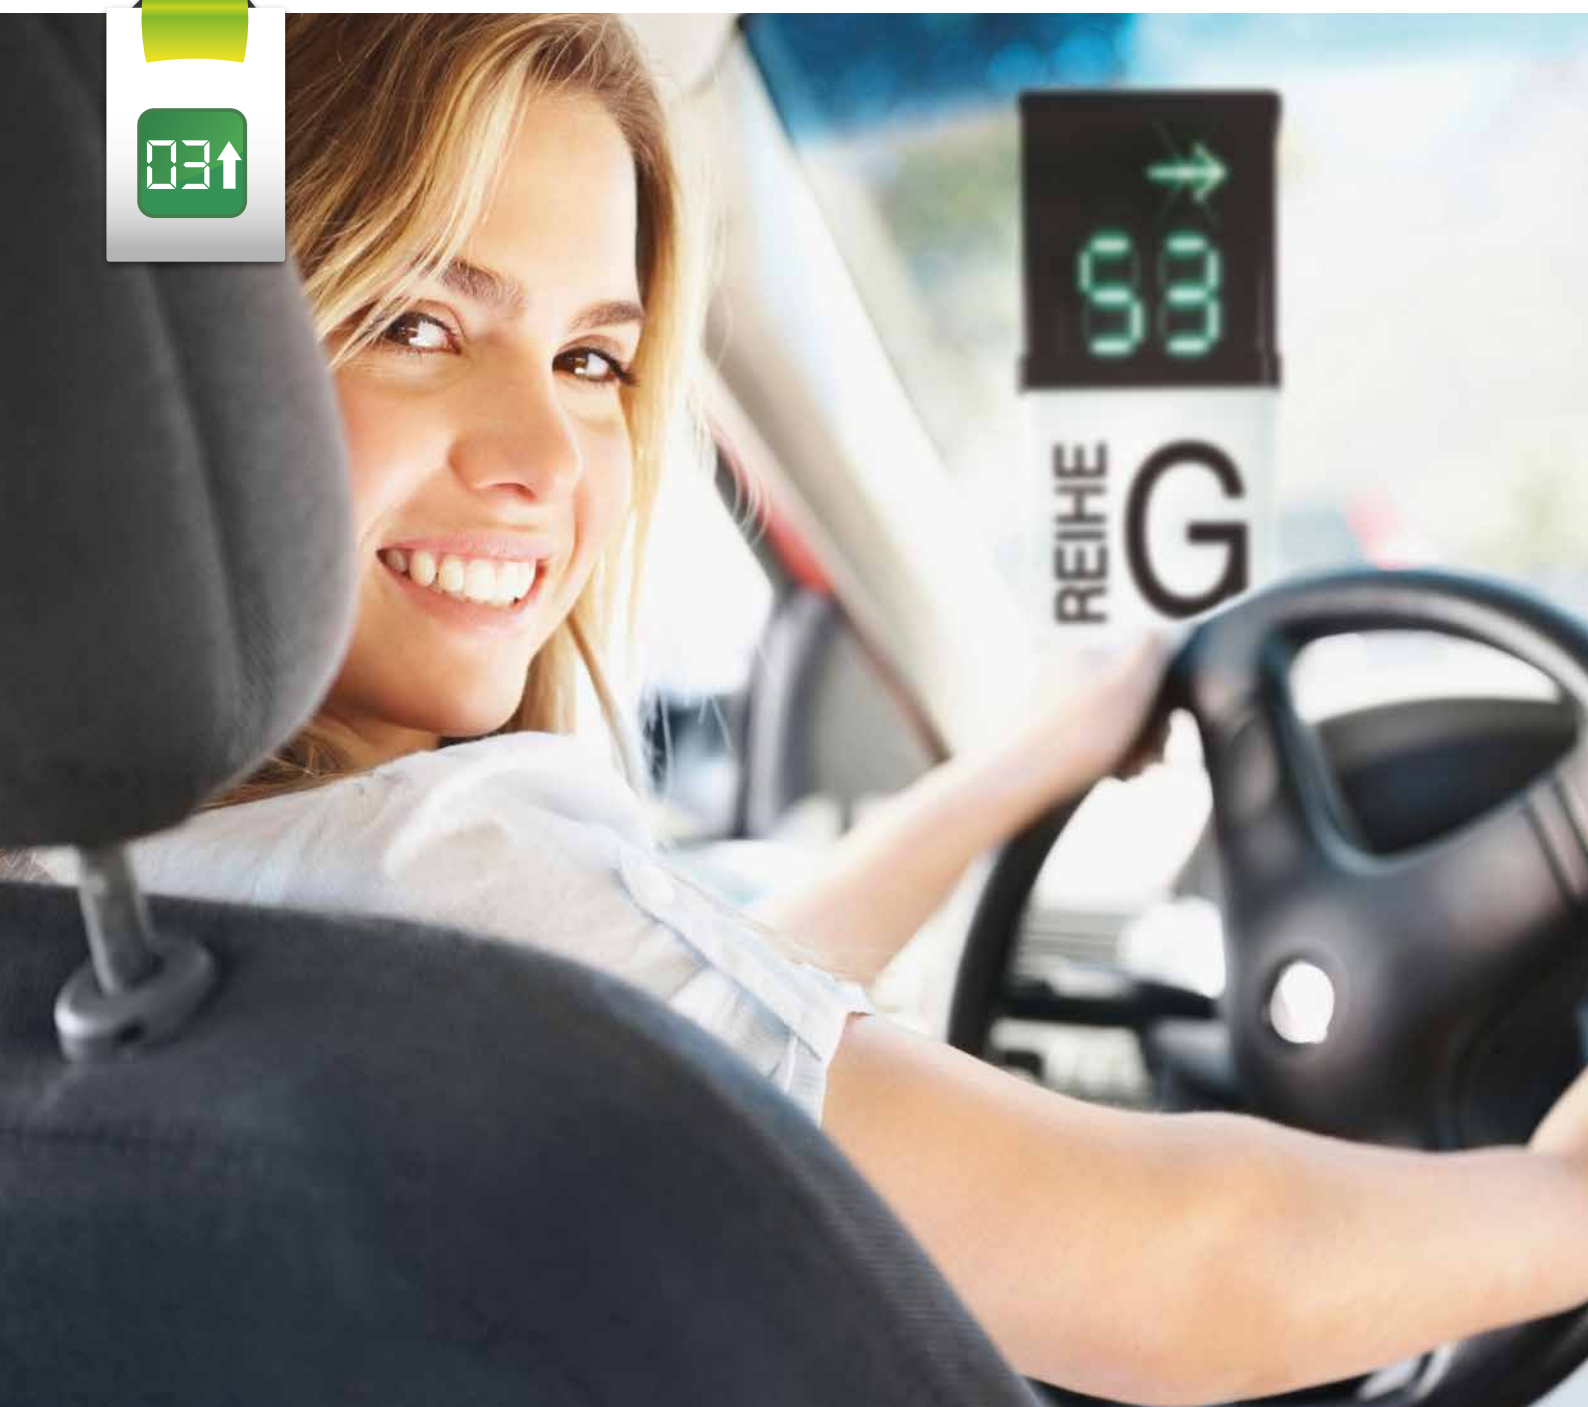

Perfect Solutions in Traffic Systems

led displays

dynamic LED signs - best possible parking navigation

Totem with dynamic led display

Shield with dynamic led display

dynamic LED signs

with innovative LED technology

MSR-Traffic solutions for urban areas

MSR-Traffic dynamic LED displays complete the company's product portfolio and offer project developers the possibility to get all the necessary systems from one provider.

Perfect Solutions in Traffic Systems

MSR-Traffic offers sensor technology and systems that enable the counting as well as the single space detection of vehicles for indoor and outdoor areas.

We will be glad to advise you on the planning and technical realisation of your project.