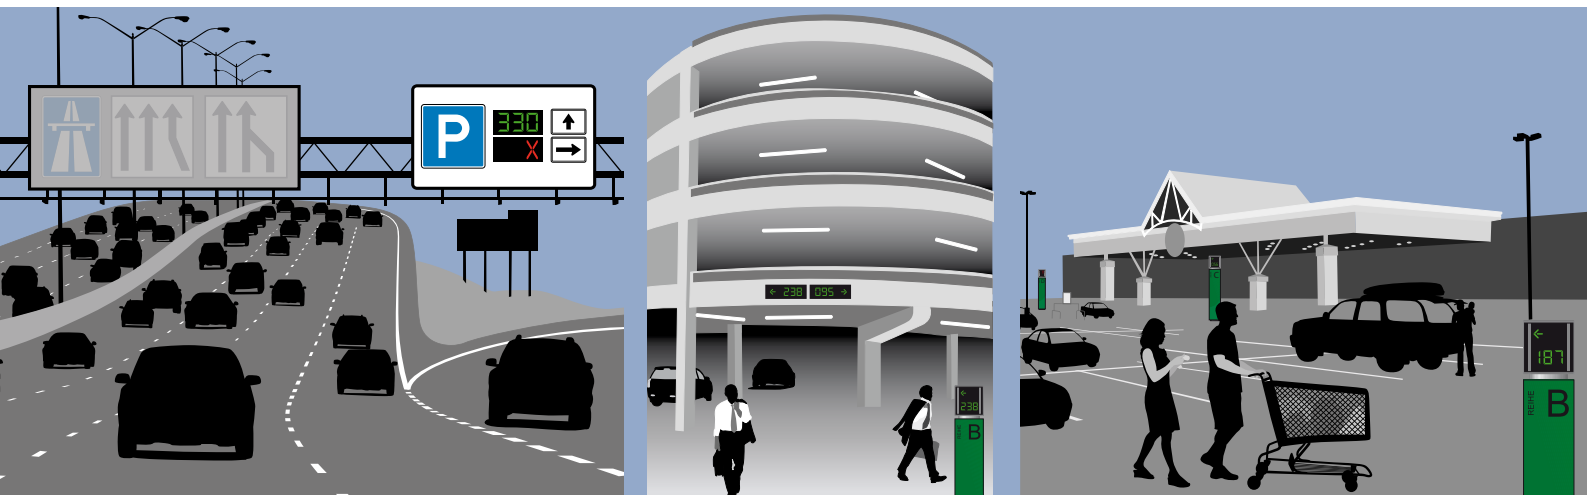

Perfect Solutions in Traffic Systems

led displays

dynamic LED signs - best possible parking navigation

Totem with dynamic led display

Shield with dynamic led display

dynamic LED signs

with innovative LED technology

MSR-Traffic solutions for urban areas

MSR-Traffic dynamic LED displays complete the company's product portfolio and offer project developers the possibility to get all the necessary systems from one provider.

Numbers, arrows and symbols can be configured individually.

Many advantages make the system attractive:

- long lifetime
- modern design
- no additional maintenance costs
- weather-proof
- customer-specific configuration
- good legibility

Perfect Solutions in Traffic Systems

MSR-Traffic offers sensor technology and systems that enable the counting as well as the single space detection of vehicles for indoor and outdoor areas.

We will be glad to advise you on the planning and technical realisation of your project.